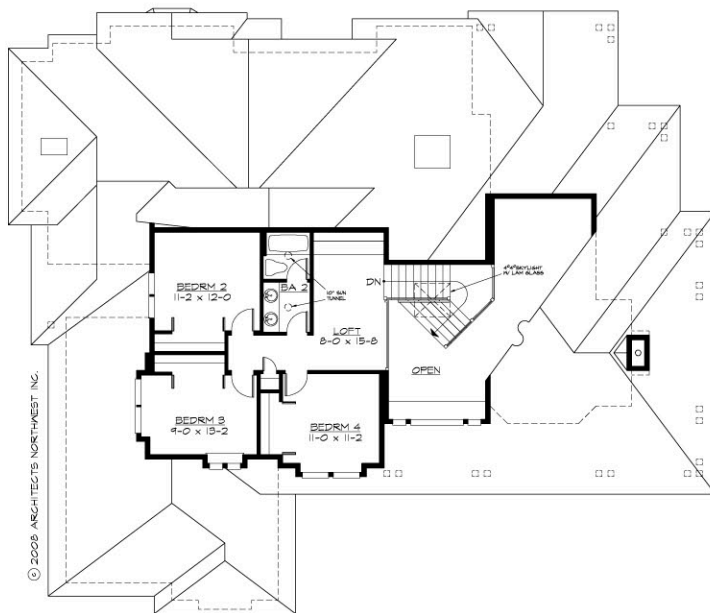

MAIN FLOOR

UPPER FLOOR

ARCHITECTS NORTHWEST 18415 142nd Avenue NE Suite 100 Woodinville, WA 98072 OFFICE: (425) 485-4400 FAX: (425) 487-6888 www.ArchitectsNW.com	PLAN	MAIN FLOOR: 2228 S.F. UPPER FLOOR: 727 S.F. TOTAL: 2955 S.F. GARAGE: 745 S.F.
	M2955A3S-0	