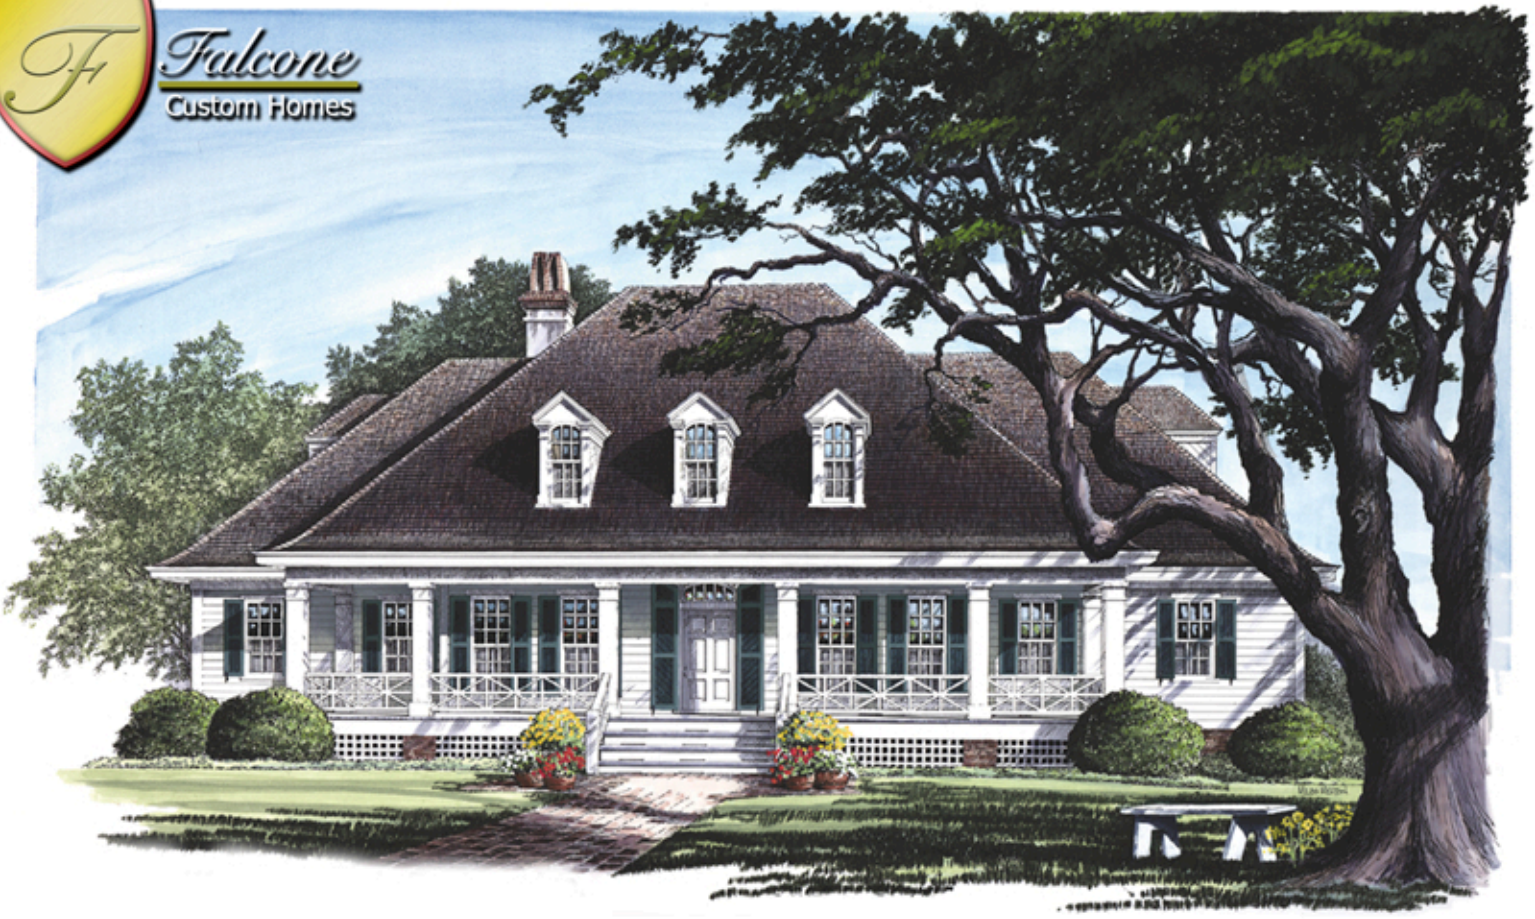

**Falcone**  
Custom Homes

## BAYOU COTTAGE

1st Floor	2142 sq. ft.
2nd Floor	960 sq. ft.
Total Living	3102 sq. ft.
Optional Bonus	285 sq. ft.
Overall Dimensions	75'8" X 53'