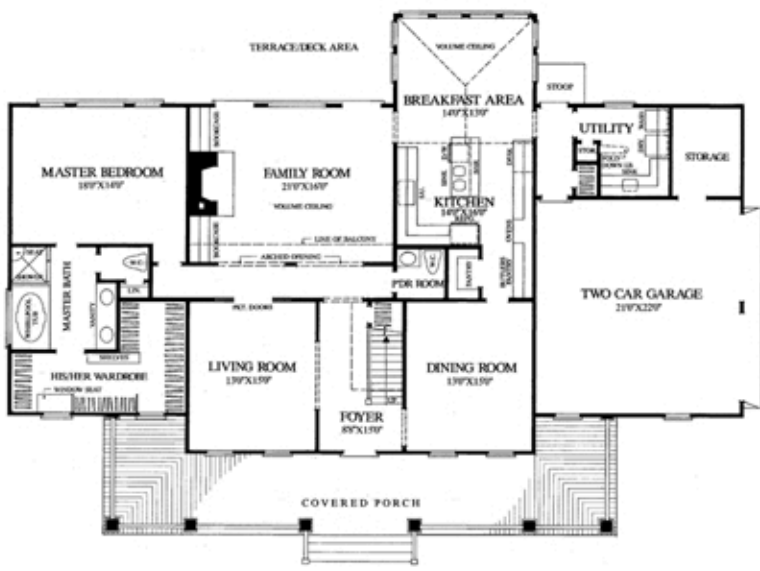

## BAYOU COTTAGE

1st Floor	2142 sq. ft.
2nd Floor	960 sq. ft.
Total Living	3102 sq. ft.
Optional Bonus	285 sq. ft.
Overall Dimensions	75'8" X 53'