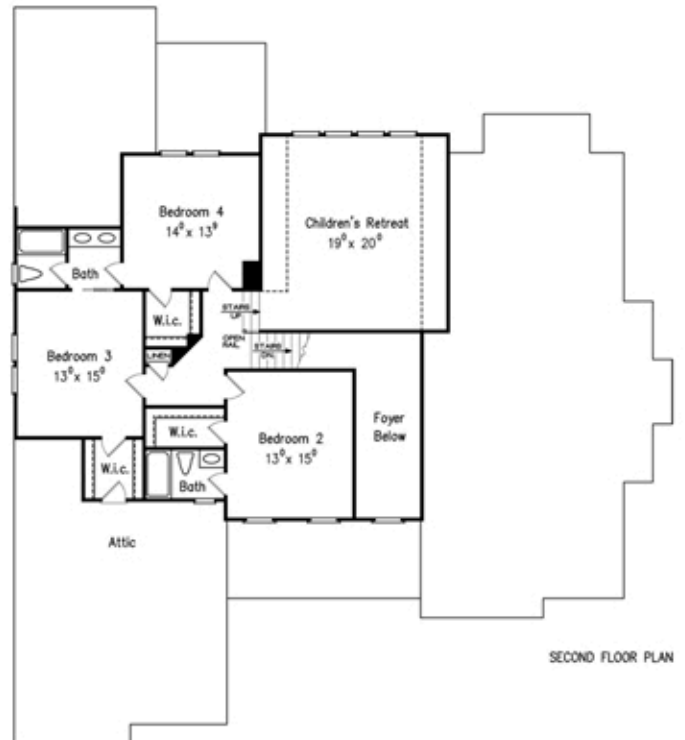

Falcone
Custom Homes

European Tradition

ASHTON PLACE

1st Floor	2687 sq. ft.
2nd Floor	1349 sq. ft.
Total	4036 sq. ft.

Overall Dimensions
72'-0" x 76'-0"