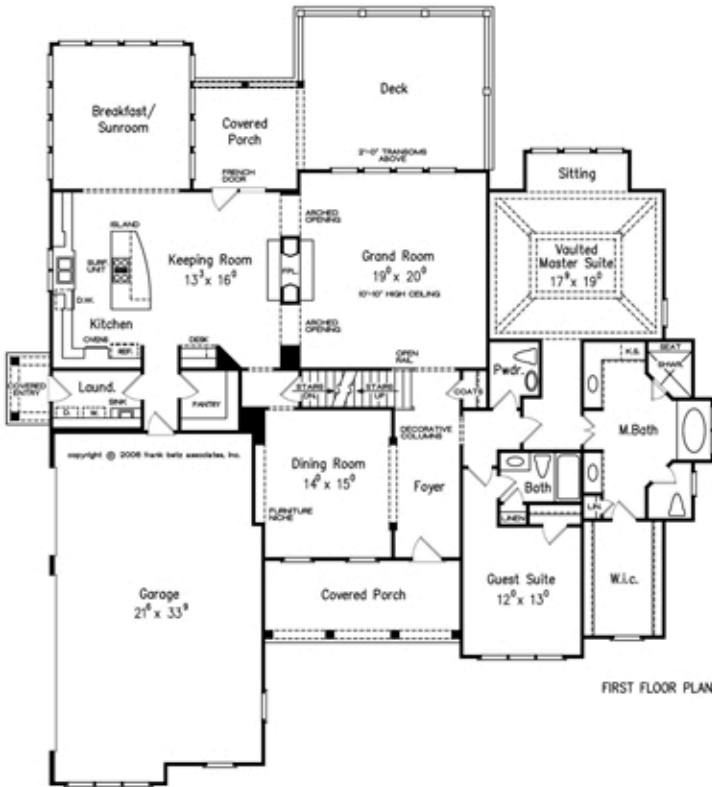

Falcone
Custom Homes

European Tradition

ASHTON PLACE

1st Floor	2687 sq. ft.
2nd Floor	1349 sq. ft.
Total	4036 sq. ft.

Overall Dimensions
72'-0" x 76'-0"